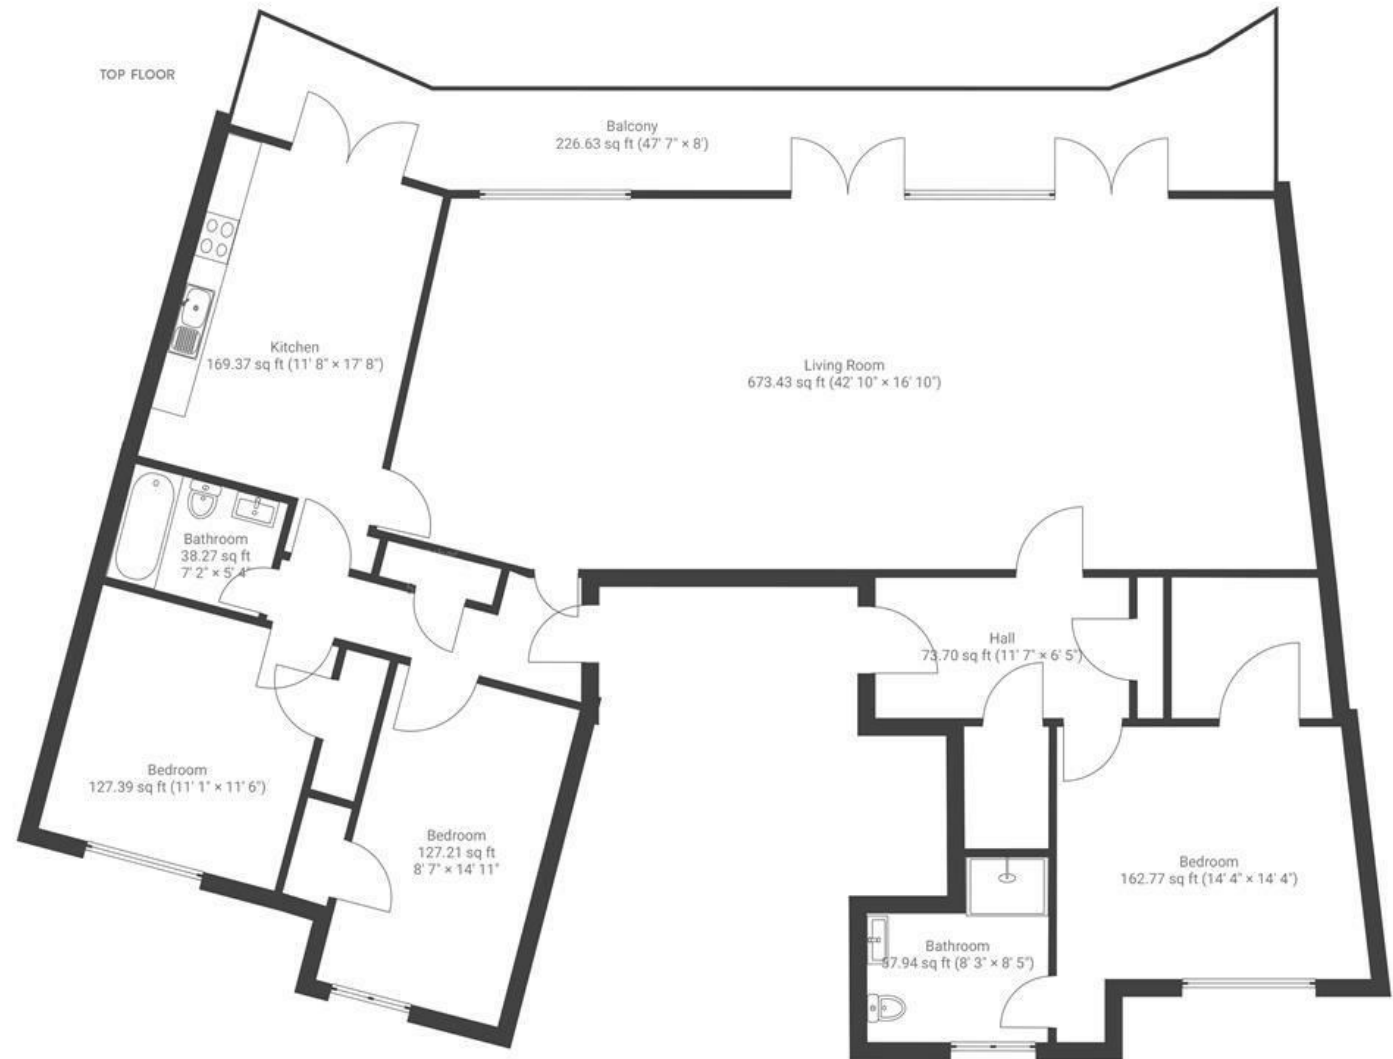

Richmond Apartments

REDLAND

APPROXIMATE FLOOR AREA
147 SQM / 1583 SQFT

Boardwalk

Redland Court

, BRISTOL

£850,000

3 Bedrooms